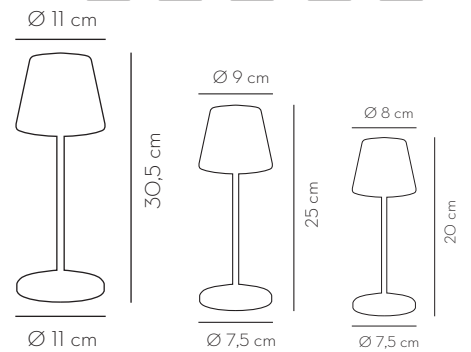

APS-17000	APS-17009	APS-17002	APS-17011	APS-17008	APS-17010	
APS-17025	APS-17028	APS-17026	APS-17030	APS-17027	APS-17029	
APS-17070	APS-17073	APS-17071	APS-17075	APS-17072	APS-17074	APS-17001
WHITE	RUST	BLACK	SAND	GOLD	COPPER	MINT