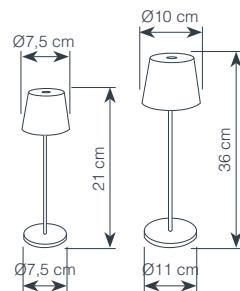

- L-69612 ✓
- L-69613 ✓

LUNE SAND TABLE LAMP

✓ AVAILABLE IN STOCK