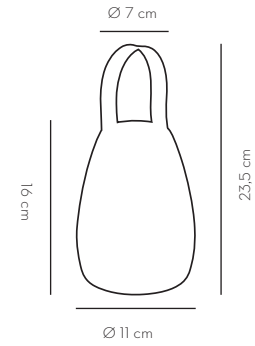

NIELS ✓

- PE POLYETHYL
- RGB
- CCT
- 3
- 10 h
- 150 h
- 150 h
- IP54
- 4h

17007
WHITE

✓ AVAILABLE IN STOCK

FITS TO ALL TABLE LAMPS IN THE PRODUCT RANGE

APS-17020
for 6 lamps

APS-17024
for 12 lamps

APS-17021
for 15 lamps

APS-17023