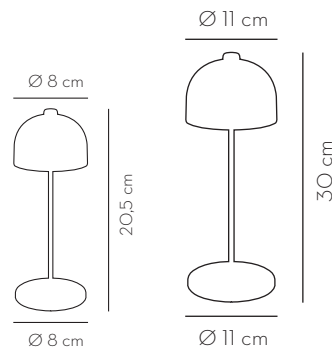

CONE ✓

JOSEF

APS-17102
APS-17112
GOLD

✓ AVAILABLE IN STOCK