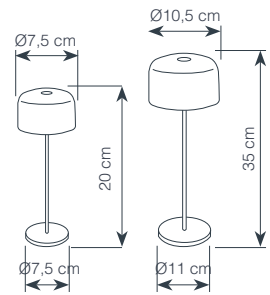

TABLE LIGHTING

- L-69610 ✓
- L-69611 ✓

LUNE SAND TABLE LAMP

Battery life
9-20 hours

Rechargeable battery
Single or multi-charge base (not included with the lamp)