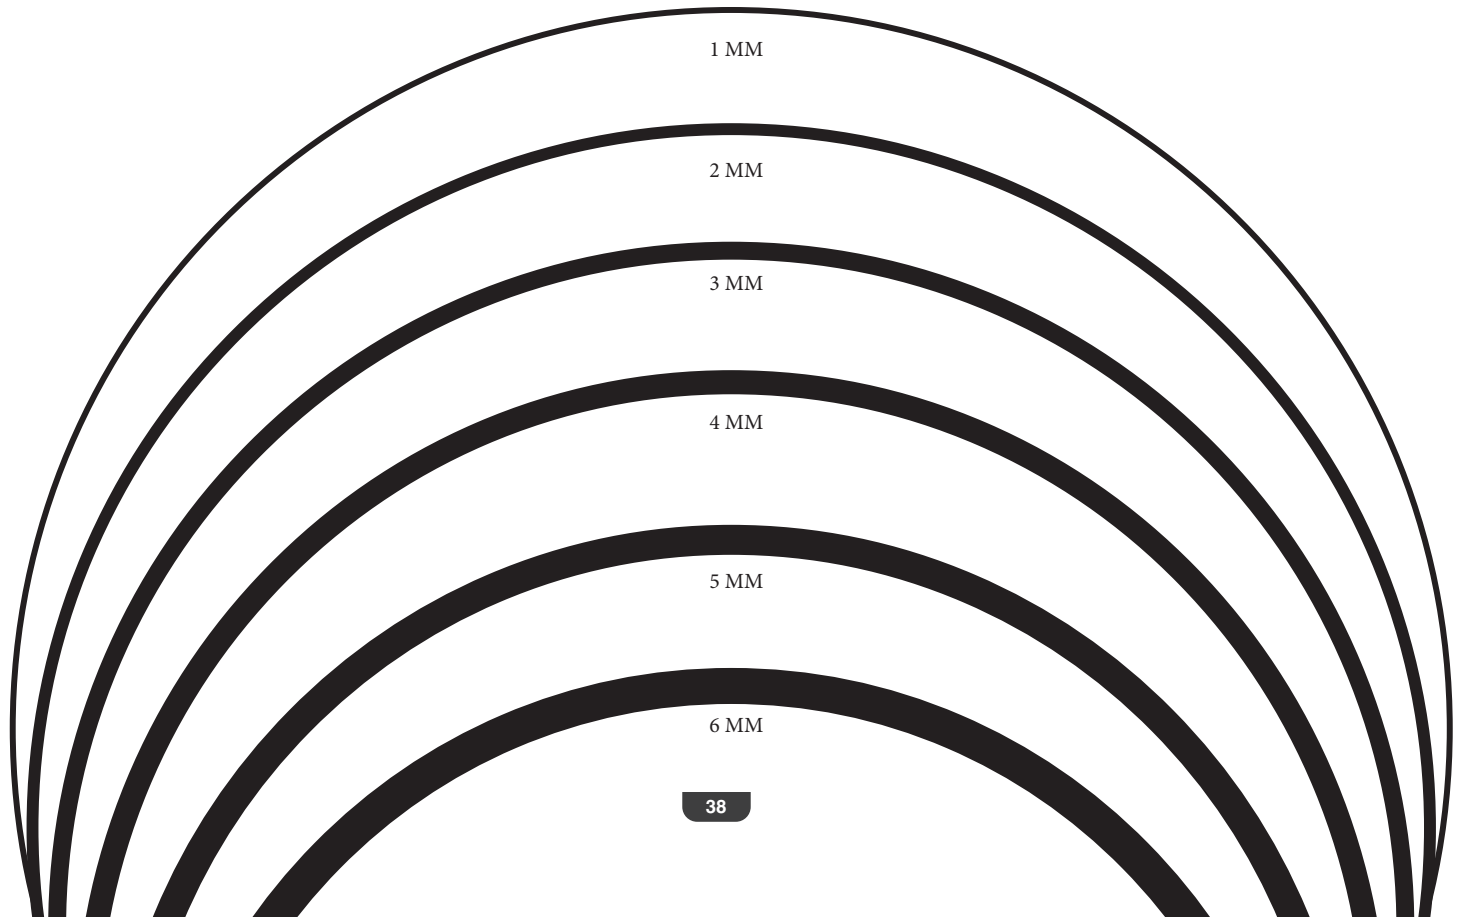

Rimline Width Size