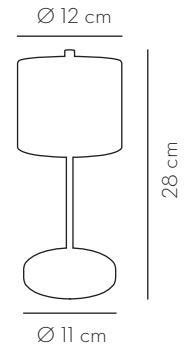

✓ AVAILABLE IN STOCK

METALL	9 h
cct	37 h
3	
7h	IP54

✓ AVAILABLE IN STOCK

METALL	33 h
cct	
3	IP54
7h	4h