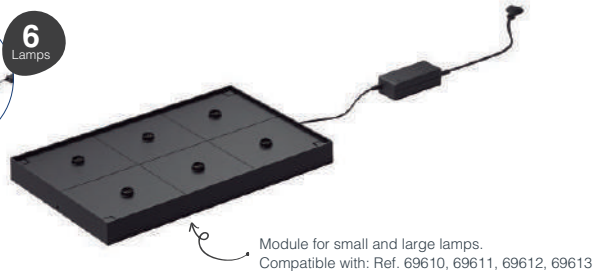

LACOR CHARGING STATION CONNECT - 6/15 LAMPS

Plastic

	Code	Watts	Size	Packing
A	L-69608	45 Watts	47 x 29 x 4 cm	1/1 Pc
B	L-69609	120 Watts	47 x 29 x 4 cm	1/1 Pc