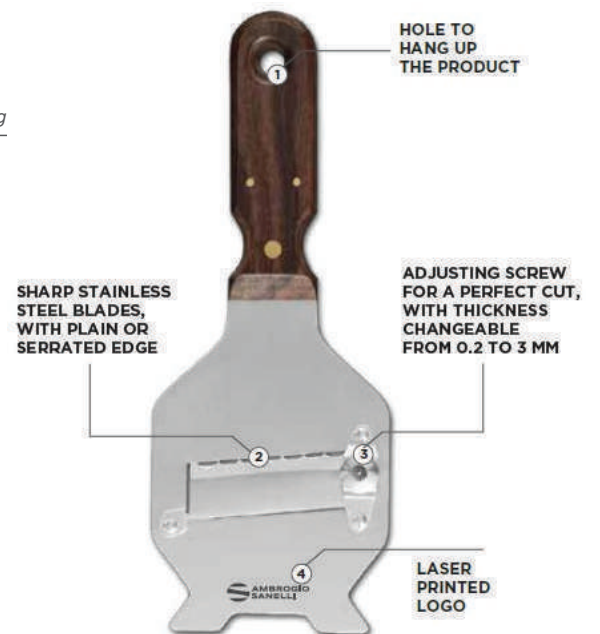

Code	Size	Packing
S-A17XFSET	19 cm	1/1 Pc

Code	Size	Packing
S-A1831002	Small	1/6 Pcs
S-A1831003	Medium	1/6 Pcs
S-A1831004	Large	1/6 Pcs

Code	Size	Packing
S-A1852002	Small	1/6 Pcs ○
S-A1852003	Medium	1/6 Pcs ●
S-A1852004	Large	1/6 Pcs ●
S-A1852005	X Large	1/6 Pcs ●