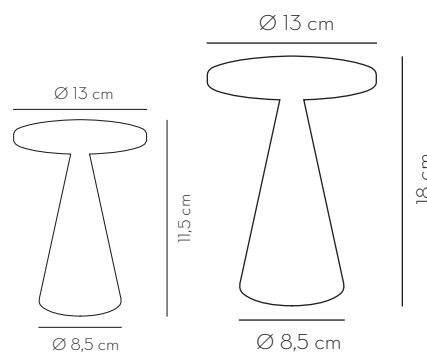

✓ AVAILABLE IN STOCK