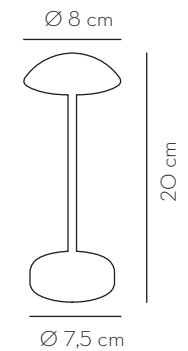

✓ AVAILABLE IN STOCK

METALL	33 h
cct	
3	IP54
7h	4h